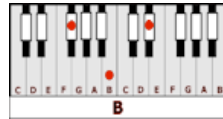

## GUITAR / KEYBOARD CHORDS:

A= xo222o

E7sus4= ooo2oo

F#= xx4322

Bm= xx4432

E= o221oo

C= x32o1o

F= xx3211

B= xx4442

F#7sus4= xx442o

INTRO: A E7sus4 X4

A E7sus4 A E7sus4  
 Every night she walks right in my dreams .. since I met her from the start  
 A E7sus4 A F#  
 I'm so proud I am the only one .. who is special in her heart

**A** **E7sus4**  
**POST-CHORUS:** She's mine .. no, no, no, she's mine  
**A** **E7sus4**  
The girl is mine, the girl is mine  
**A** **E7sus4**  
The girl is mine, the girl is mine  
**A** **E7sus4** **A** **E7sus4**  
Girl is mine (Mine, mine); yep, she's mine (Mine, mine)  
**A** **E7sus4** **A** **F#**  
The girl is mine (Mine, mine); yeah, she's mine (Mine, mine)  
**Bm** **E** **A** **E7sus4**  
Don't waste your time ... because the doggone girl is mine  
**A** **F# (KEY CHANGE!)** **B** **F#7sus4** **B** **F#7sus4**  
The girl is mine .... the girl is mine