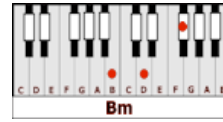

## GUITAR / KEYBOARD CHORDS:

A= xo222o

E7sus4= ooo2oo

F#= xx4322

Bm= xx4432

E= o221oo

C= x32o1o

F= xx3211

**A** **E7sus4**  
**POST-CHORUS:** She's mine .. no, no, no, she's mine  
**A** **E7sus4**  
The girl is mine, the girl is mine  
**A** **E7sus4**  
The girl is mine, the girl is mine  
**A** **E7sus4** **A** **E7sus4**  
Girl is mine (Mine, mine); yep, she's mine (Mine, mine)  
**A** **E7sus4** **A** **F#**  
The girl is mine (Mine, mine); yeah, she's mine (Mine, mine)  
**Bm** **E** **A** **E7sus4**  
Don't waste your time ... because the doggone girl is mine  
**A** **F# (KEY CHANGE!)** **B** **F#7sus4** **B** **F#7sus4**  
The girl is mine .... the girl is mine