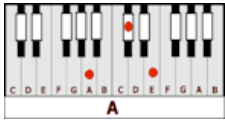

## GUITAR / KEYBOARD CHORDS:

A= xo222o

E7sus4= ooo2oo

F#= xx4322

Bm= xx4432

E= o221oo

C= x32o1o

F= xx3211

**A** **E7sus4**  
**POST-CHORUS:** She's mine .. no, no, no, she's mine  
**A** **E7sus4**  
The girl is mine, the girl is mine  
**A** **E7sus4**  
The girl is mine, the girl is mine  
**A** **E7sus4** **A** **E7sus4**  
Girl is mine (Mine, mine); yep, she's mine (Mine, mine)  
**A** **E7sus4** **A** **F#**  
The girl is mine (Mine, mine); yeah, she's mine (Mine, mine)  
**Bm** **E** **A** **E7sus4**  
Don't waste your time ... because the doggone girl is mine  
**A** **F# (KEY CHANGE!)** **B** **F#7sus4** **B** **F#7sus4**  
The girl is mine .... the girl is mine