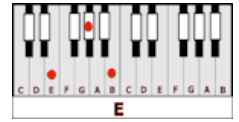

## GUITAR / KEYBOARD CHORDS:

A= xo222o

E7sus4= ooo2oo

F#= xx4322

Bm= xx4432

E= o221oo

C= x32o1o

F= xx3211